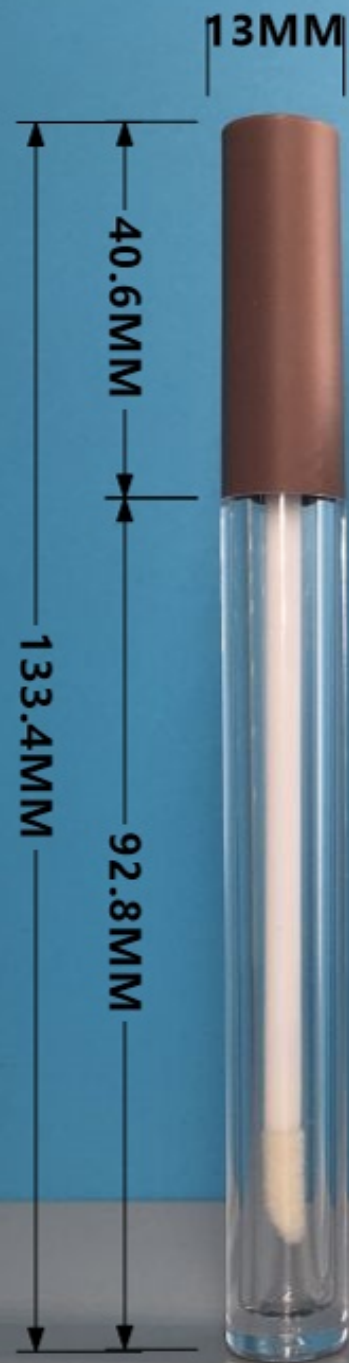

NO.LG4010

SIZE

NO.LG4011

SIZE

← 17MM →

39MM

112MM

73MM

capacity: 3ml

NO.LG5068

SIZE

capacity: 3.5ml

NO.LG5069

SIZE

capacity: 4.5ml

NO.LG5069B

SIZE

capacity: 3.5ml

NO.LG5071

capacity: 4ml

NO.LG5079

SIZE

NO.LG8001

SIZE

NO.LG8002

SIZE

capacity: 5ml

NO.LG8301

SIZE

35MM
118.3MM
83.3MM

18MM

capacity: 8.5ml