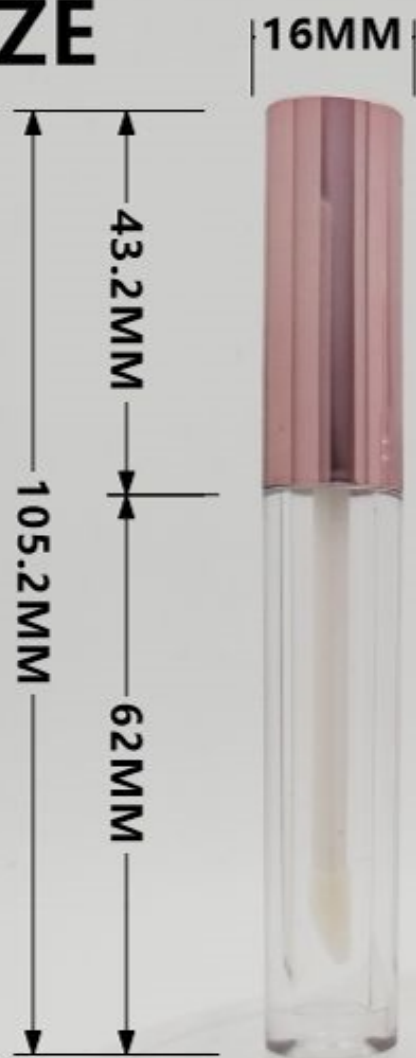

26MM
80.5MM
54.5MM

capacity: 1.5ml

NO.LG1014

NO.LG1015

SIZE

17.5MM

NO.LG1016

SIZE

NO.LG1038

SIZE

capacity: 8ml

NO.LG1039

SIZE

capacity: (5ml*2)10ml

NO.LG1102

SIZE

capacity: 3ml

NO.LG1115

SIZE

capacity: 10.5ml

NO.LG1121

SIZE

16MM

NO.LG2003BH

10 ml

SIZE

NO.LG2003BQ

10 ml

2108

NO.LG2108

SIZE

capacity: 6.5ml