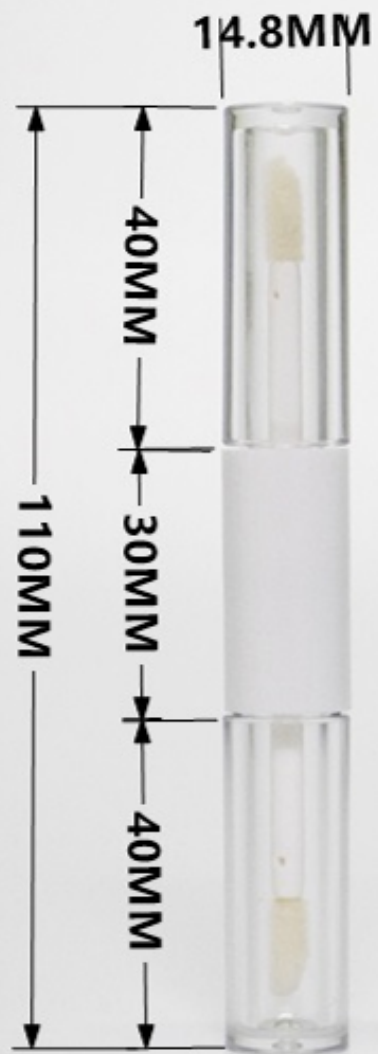

SIZE

capacity: 2ml

NO.LG3013

SIZE | 19.6mm |

40mm

80mm

NO.LG4007

SIZE

NO.LG4009

SIZE

capacity: 2.4ml (1.2ml)

NO.LG4009A1

SIZE

capacity: 2.2ml (1.1ml)

NO.LG4009A2

SIZE

NO.LG4010

SIZE

NO.LG4011

SIZE

← 17MM →

39MM

112MM

73MM