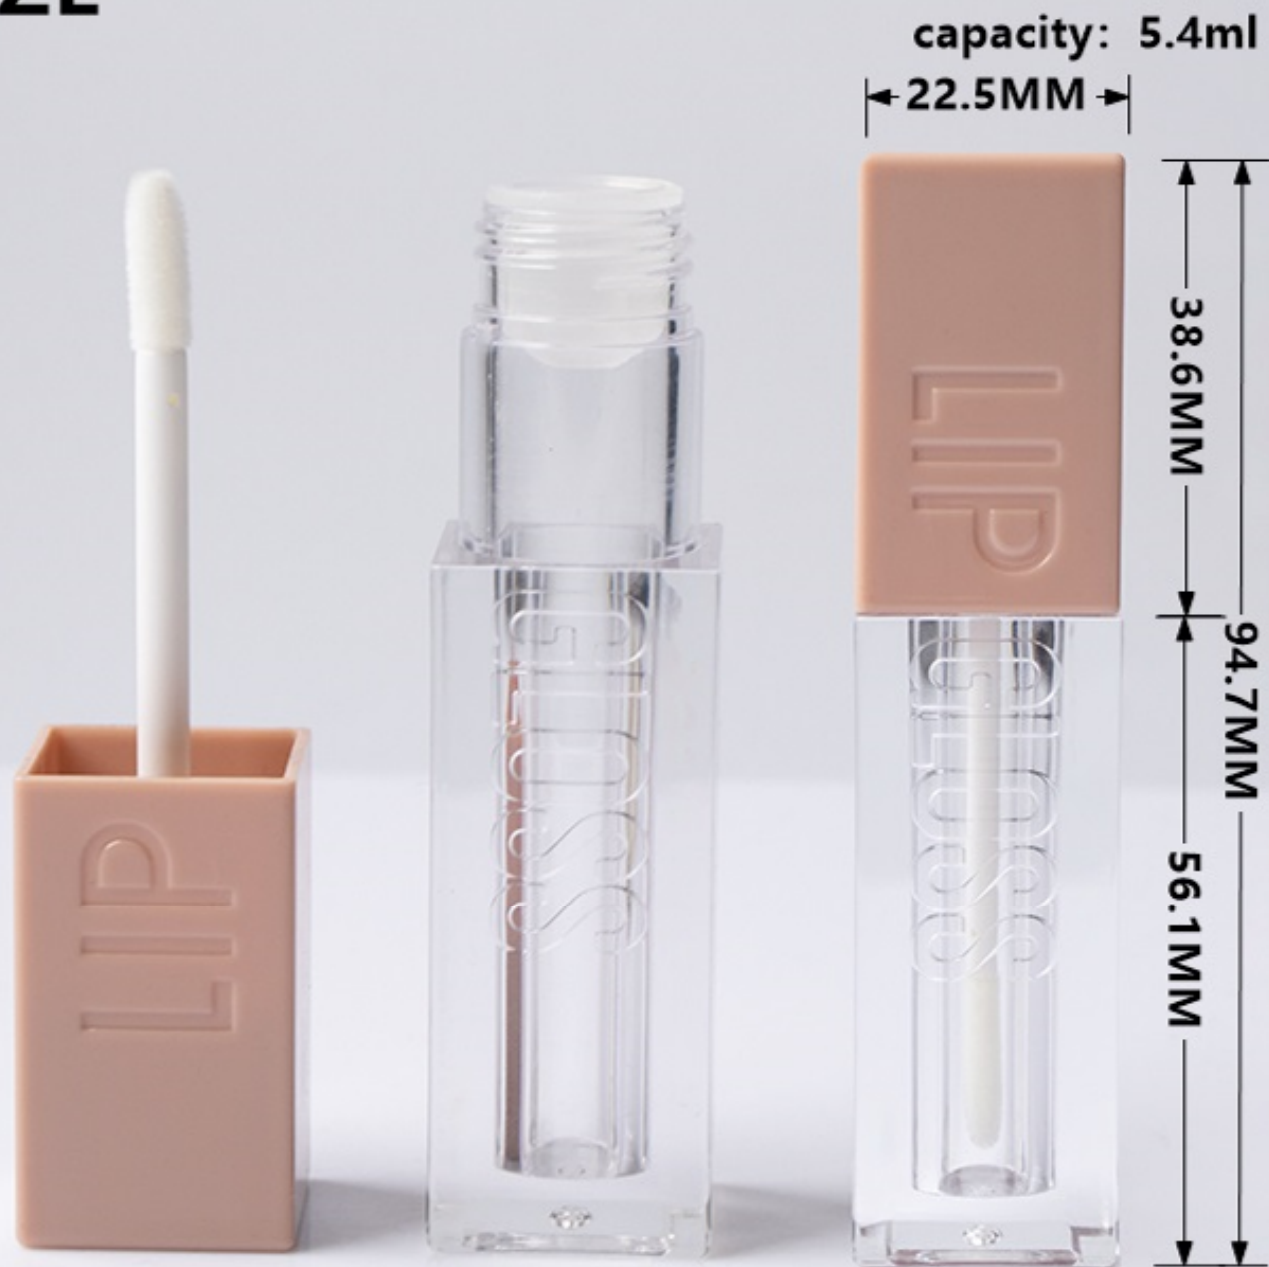

SIZE

capacity: 3.5ml

NO.LG5071

capacity: 4ml

NO.LG5079

SIZE

NO.LG8001

SIZE

NO.LG8002

SIZE

capacity: 5ml

NO.LG8301

SIZE

35MM
118.3MM
83.3MM

18MM

capacity: 8.5ml

NO.LG8303

capacity: 3.5ml

NO.LG8304

SIZE

NO.LG8306A

SIZE

22.5MM

capacity: 5.4ml

38.6MM
94.7MM
56.1MM

NO.LG8306B

16.6mm

34.5mm

105.8mm

71.3mm

capacity: 3.5ml

NO.LG8308