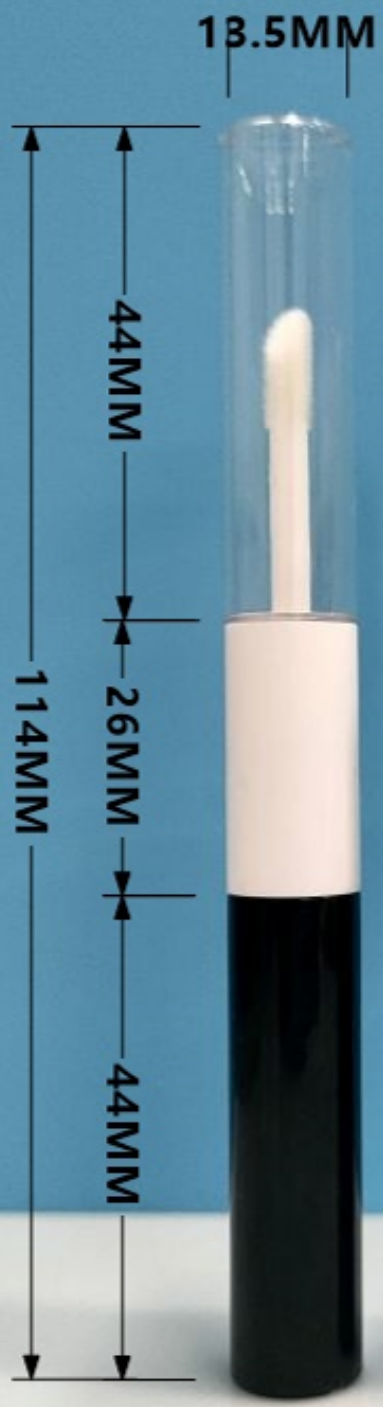

SIZE

capacity: 5ml

NO.LG9119

SIZE

capacity: 2.5ml

NO.LG107

SIZE

NO.LG518

SIZE

NO.LG1001

SIZE

18MM

capacity: 10ml

37.5MM
105.3MM
67.8MM

NO.LG1003

SIZE

15.3MM

NO.LG1006

SIZE

NO.LG1006M

SIZE

NO.LG1006W

SIZE

NO.LG1007

SIZE 13.6MM

40.2MM
132.6MM
92.4MM

NO.LG1012

SIZE 13.6MM

NO.LG1012

容量 : 7.5ml

NO.LG1013B

SIZE ← 17.5MM →