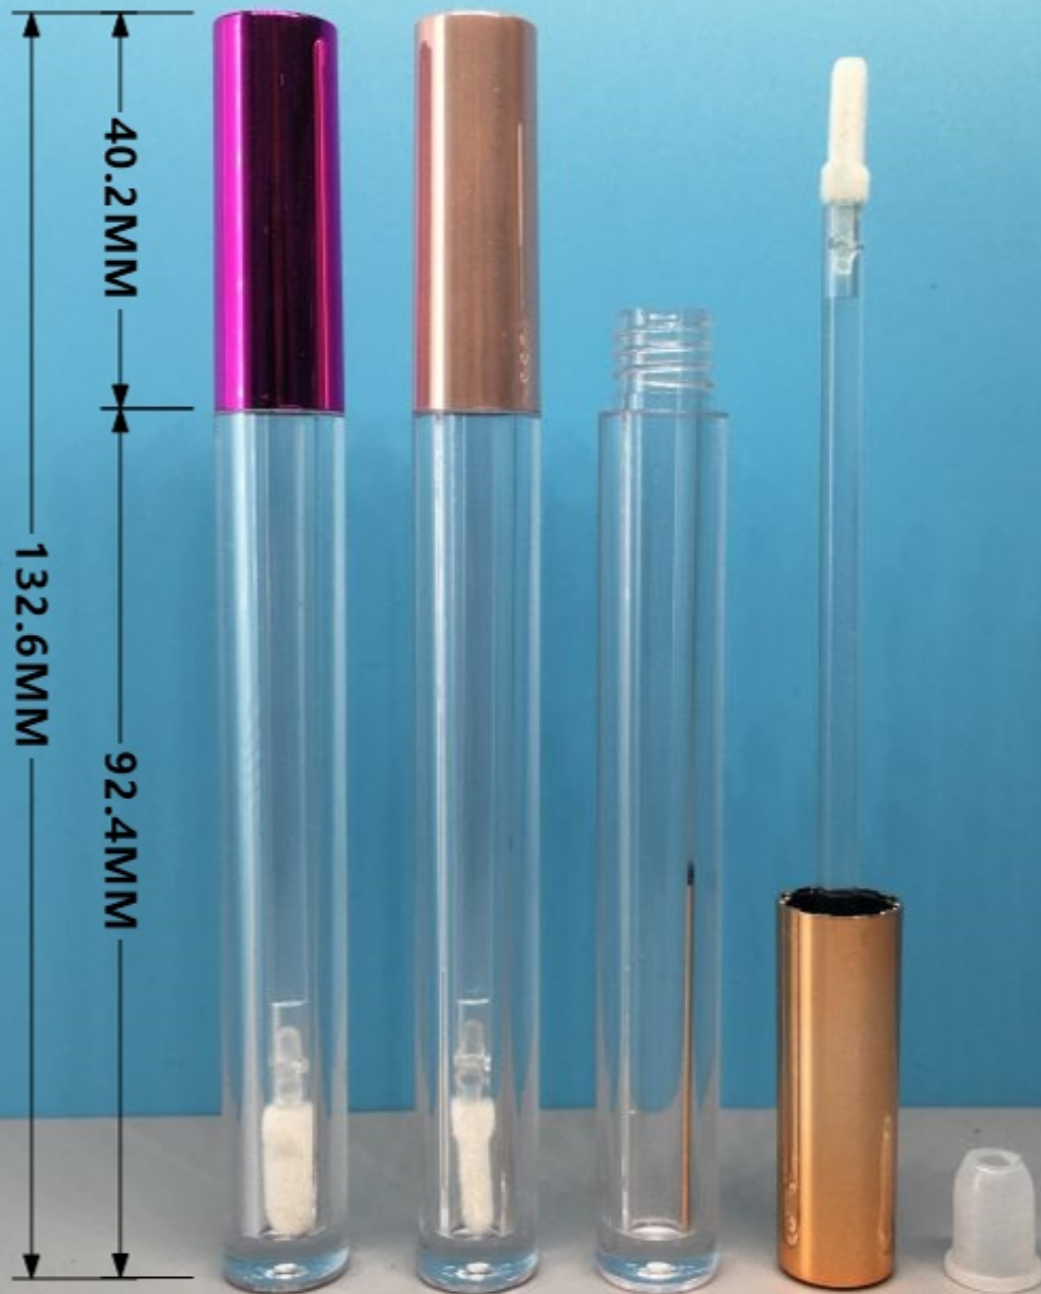

SIZE

NO.LG1026-2

SIZE

capacity: 4.5ml

NO.LG1010A

SIZE

capacity: 8ml

NO.LG1010B

SIZE 13.6MM

40.2MM
132.6MM
92.4MM

NO.LG1012

SIZE 13.6MM

NO.LG1012

容量 : 7.5ml

NO.LG1013B

SIZE ← 17.5MM →

26MM
80.5MM
54.5MM

capacity: 1.5ml

NO.LG1014

NO.LG1015

SIZE

17.5MM

NO.LG1016

SIZE

21.2MM

26.3MM
100.8MM
74.5MM

capacity: 8.5ml

NO.LG1017

SIZE

capacity: 5ml

NO.LG1018

SIZE