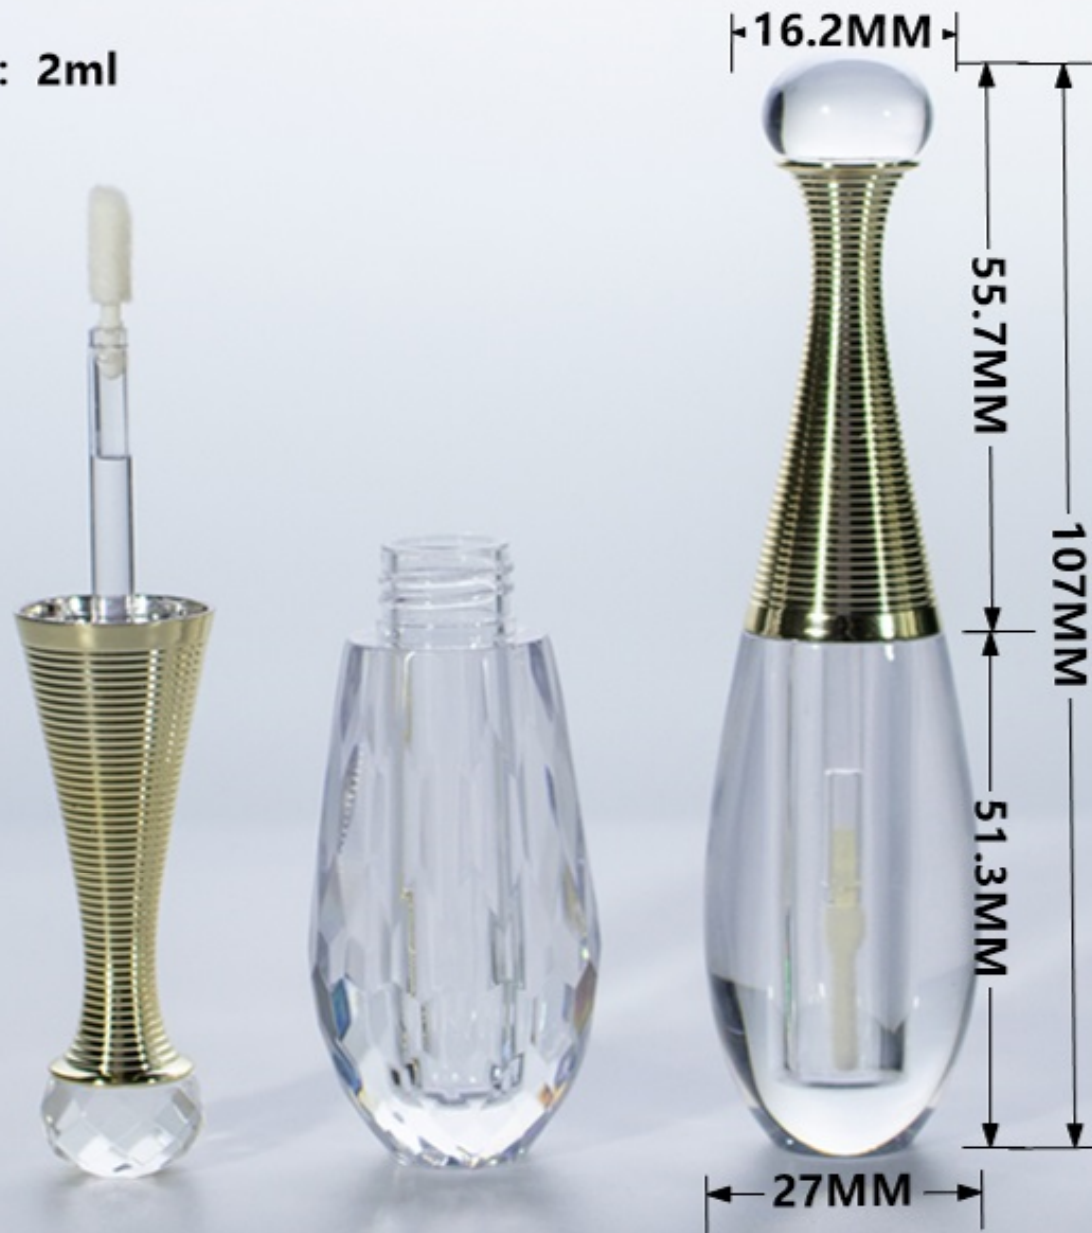

capacity: 6.5ml

NO.LG3007

SIZE

capacity: 6.5ml

NO.LG3008

SIZE

capacity: 2ml

NO.LG3012

SIZE

capacity: 2ml

NO.LG3013

SIZE | 19.6mm |

40mm

80mm

NO.LG4007

SIZE