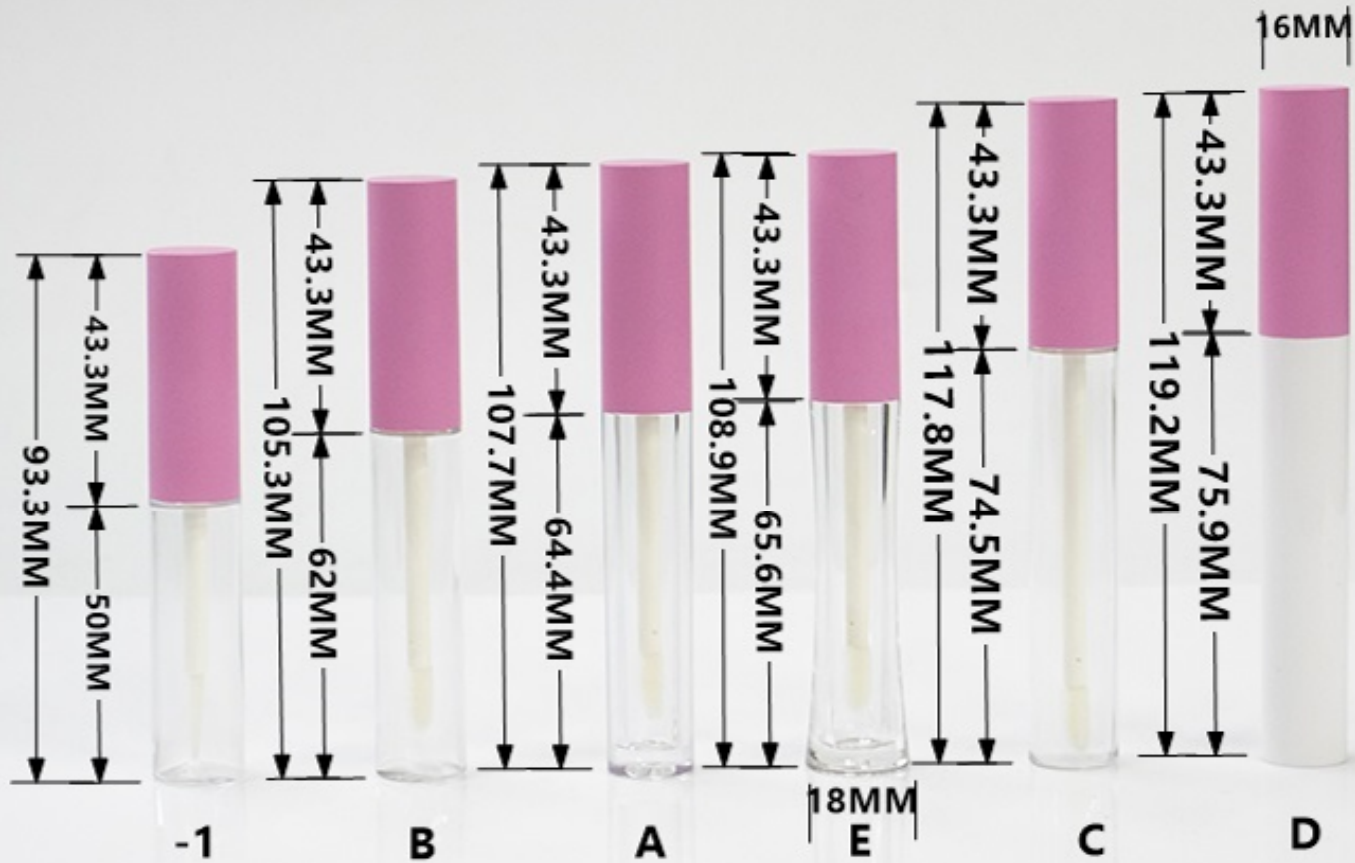

10 ml

SIZE

NO.LG2003BQ

10 ml

2108

NO.LG2108

SIZE

capacity: 6.5ml

capacity: 10ml

NO.LG2108C

SIZE

capacity: 4.5ml

NO.LG2108D

SIZE

capacity: 3.5ml

NO.LG2108E