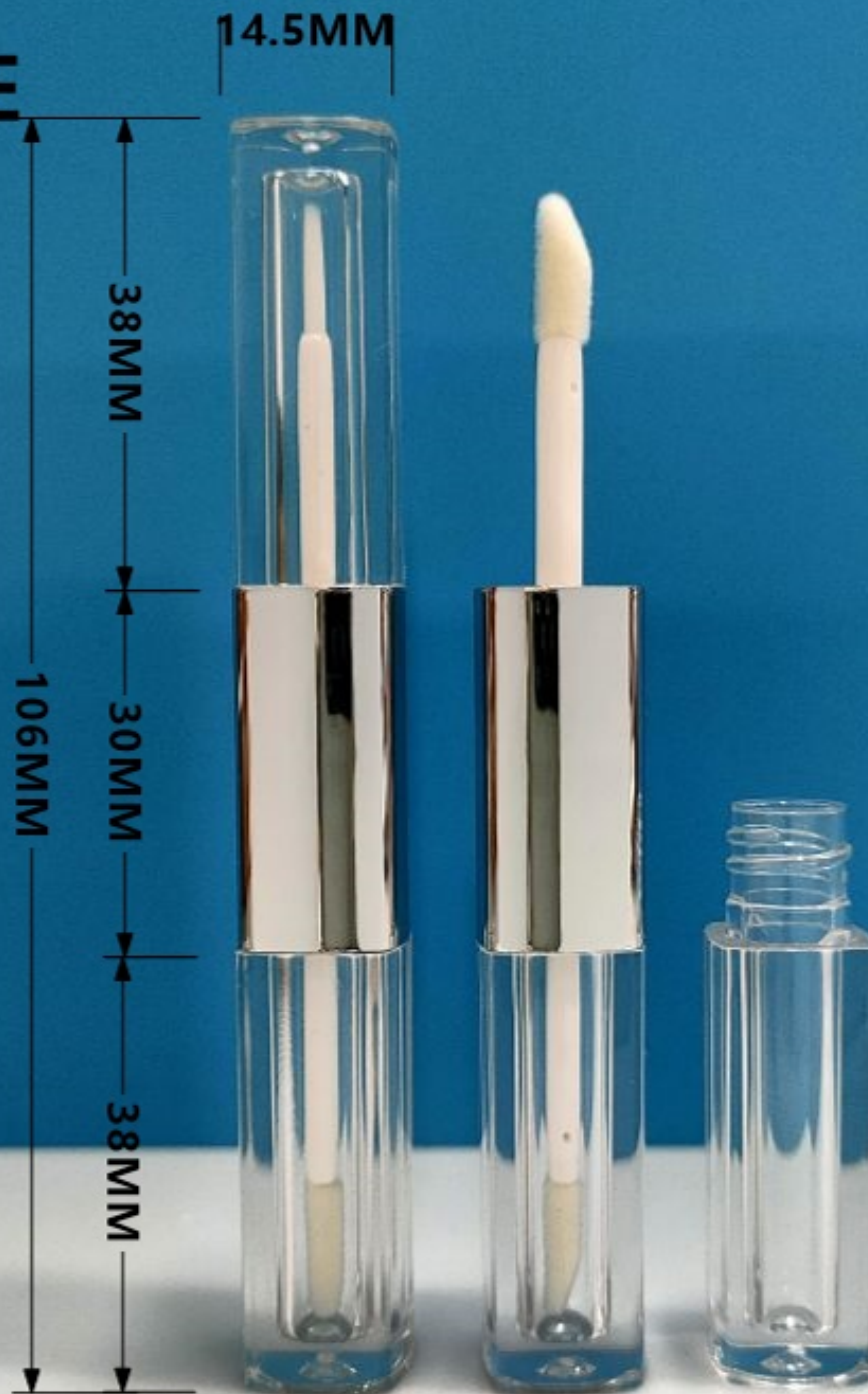

SIZE

capacity: 2ml

NO.LG3013

SIZE | 19.6mm |

40mm

80mm

NO.LG4007

SIZE

NO.LG4009

SIZE

capacity: 2.4ml (1.2ml)

NO.LG4009A1

SIZE

capacity: 2.2ml (1.1ml)

NO.LG4009A2

SIZE

NO.LG4010

SIZE

NO.LG4011

SIZE

← 17MM →

39MM

112MM

73MM