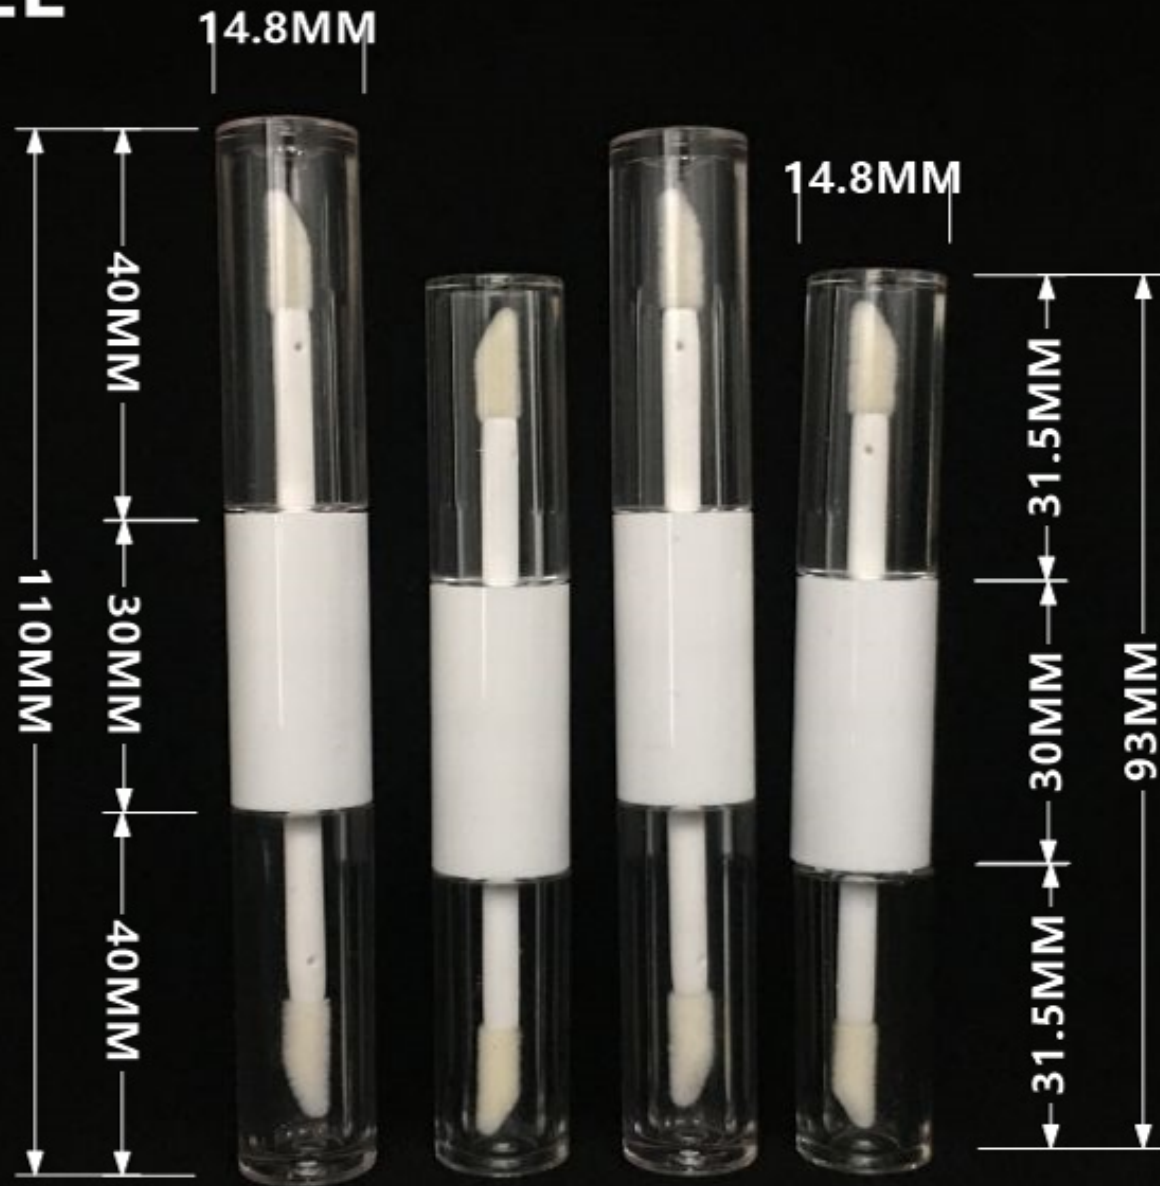

SIZE

capacity: 2ml

NO.LG3013

SIZE | 19.6mm |

40mm

80mm

NO.LG4007

SIZE

NO.LG4009

SIZE

capacity: 2.4ml (1.2ml)

NO.LG4009A1

SIZE

capacity: 2.2ml (1.1ml)

NO.LG4009A2

SIZE