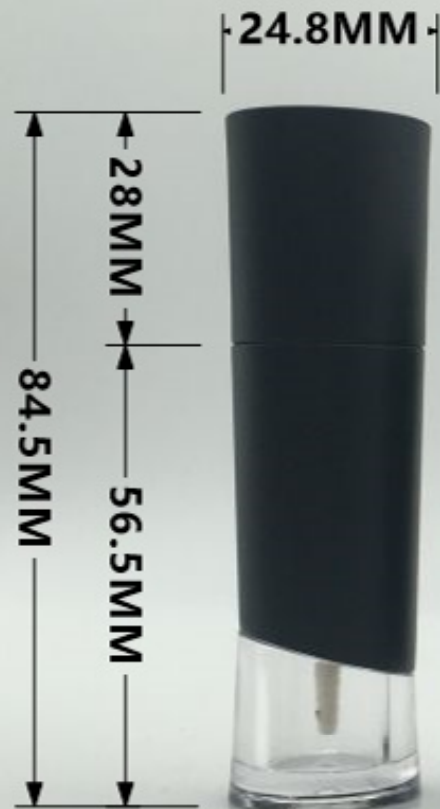

31.7MM
106MM
74.3MM

NO.LG1021

SIZE

capacity: 15ml

NO.LG1022

SIZE

capacity: 5ml

NO.LG1024C

SIZE

capacity: 5ml

NO.LG1024T

SIZE

NO.LG1026

SIZE

16.8MM

NO.LG1027

SIZE

16MM

NO.LG1028

SIZE

NO.LG1029

SIZE

NO.LG1030

SIZE 23.5MM

36.5MM
92.5MM
56MM

NO.LG1031

SIZE

NO.LG1033

SIZE

16.5MM

NO.LG1034

SIZE