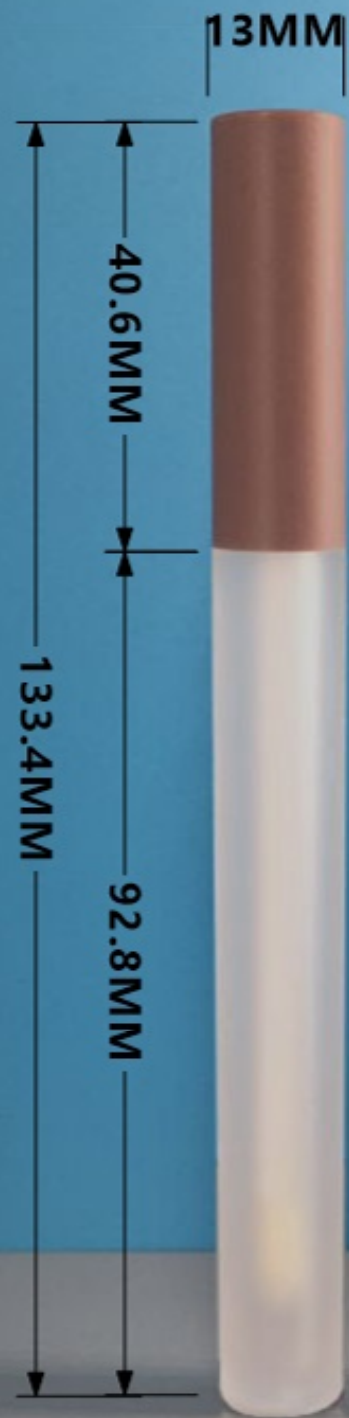

NO.LG4010

SIZE

NO.LG4011

SIZE

← 17MM →

39MM

112MM

73MM

capacity: 3ml

NO.LG5068

SIZE

capacity: 3.5ml

NO.LG5069

SIZE

capacity: 4.5ml

NO.LG5069B

SIZE

capacity: 3.5ml

NO.LG5071

capacity: 4ml

NO.LG5079

SIZE

NO.LG8001

SIZE

NO.LG8002

SIZE

capacity: 5ml

NO.LG8301

SIZE

35MM
118.3MM
83.3MM

18MM

capacity: 8.5ml