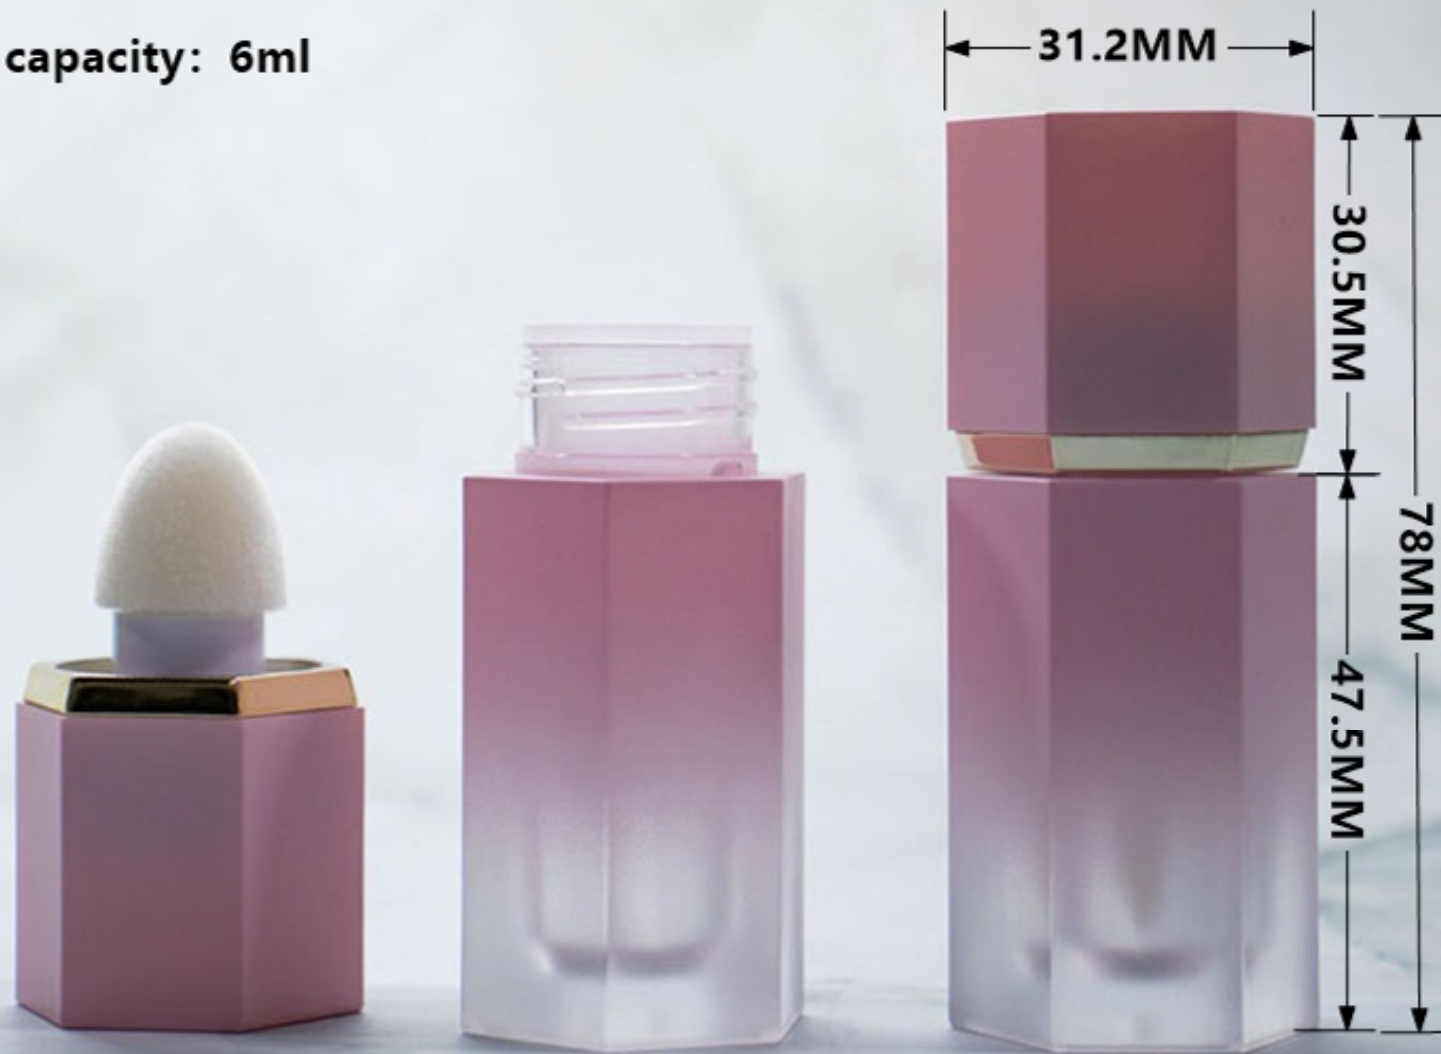

38.6MM
94.7MM
56.1MM

NO.LG8306B

16.6mm

34.5mm

105.8mm

71.3mm

capacity: 3.5ml

NO.LG8308

SIZE

capacity: 7ml

NO.LG8309

SIZE

capacity: 7ml

NO.LG8309-1

SIZE

capacity: 6ml

NO.LG8309-2

SIZE

capacity: 7ml

NO.LG8310

SIZE

capacity: 7ml

NO.LG8310-1

SIZE