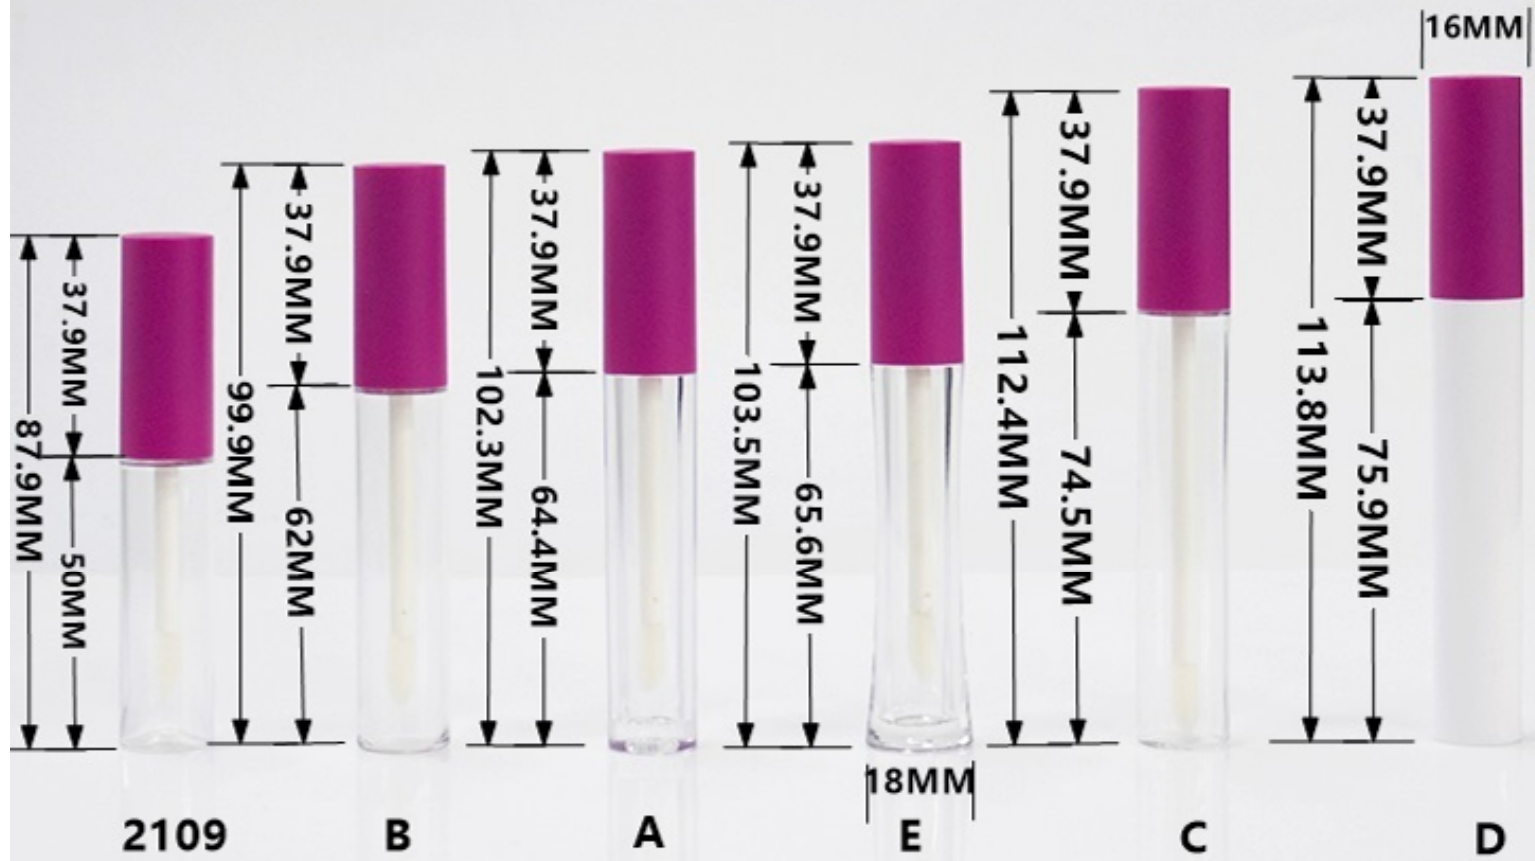

2109

NO.LG2109